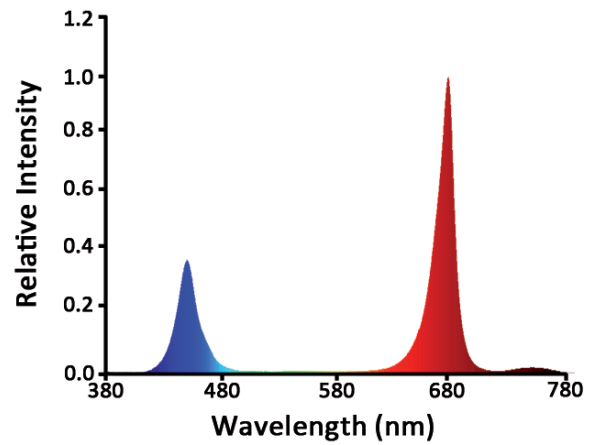

Key Features & Benefits

- Full spectrum wavelength output
- Photosynthetic Photon Flux (PPF) up to **58 μ mol/s**
- 180° beam angle
- Photosynthetic Photon Flux Density up to **$\geq 61 \mu \text{ mol/m}^2/\text{s}$ @ 0.3M**
- IP44 rated
- 3 Year Replacement Warranty
- Aluminium body for better heat transfer
- Reduces energy consumption by over 50% on traditional lighting

This luminaire utilises a 180° beam angle, the LED chips used within the luminaire are from Epistar who are known for their high quality horticultural LED chips with high PAR values and allow for the fitting to be used within a wide temperature range from -20°C to 40°C giving it more flexibility to be used in a wide range of environments.

This fitting has a Photosynthetic Photon Flux (PPF) of up to 58 μ mol/s for the 28W version which shows the total amount of PAR (Photosynthetically Active Radiation) which is being output per second. The Photosynthetic Photon Flux Density (PPFD) this luminaire can achieve is up to $\geq 61 \mu \text{ mol/m}^2/\text{s}$ @ 0.3M for the 28W version, which is the amount of PAR reaching a 1M² area per second at a set height.

Optional Extras

- Customisable LED wavelength spectrum to suit a specific application

Full Spectrum

Size Diagram

Wavelength Spectrum Diagram

LED Full Spectrum Horticultural T8 Tube

Technical Specification

Product Code	910-75-01
LED Power	0.2W*240pcs = 48W
Draw Power	28W
IP Rating	IP44
Photosynthetic Photon Flux (PPF)	58 μ mol/s
Photosynthetic Photon Flux Density (PPFD)	$\geq 61 \mu$ mol/m ² /s @ 0.3M
Lifespan (up to)	50,000
LED Spectrum Wavelength	Full Spectrum - Customisable
Input Voltage	AC100~240V 50/60HZ
Working Temp	-20°C to 40°C
Beam Angle	180°
Power Factor	>0.95
LED Quantity	240
Weight	0.45KG \pm 5%