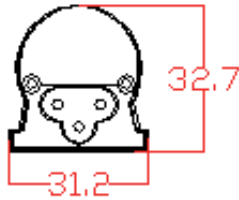

Key Features & Benefits

- Full spectrum wavelength output
- Photosynthetic Photon Flux (PPF) up to **58 μ mol/s**
- 180° beam angle
- Photosynthetic Photon Flux Density up to **$\geq 61 \mu \text{ mol/m}^2/\text{s}$ @ 0.3M**
- IP44 rated
- 3 Year Replacement Warranty
- Aluminium body for better heat transfer
- Reduces energy consumption by over 50% on traditional lighting

This fitting has a Photosynthetic Photon Flux (PPF) of up to 58 μ mol/s for the 28W version which shows the total amount of PAR (Photosynthetically Active Radiation) which is being output per second. The Photosynthetic Photon Flux Density (PPFD) this luminaire can achieve is up to $\geq 61 \mu \text{ mol/m}^2/\text{s}$ @ 0.3M for the 28W version, which is the amount of PAR reaching a 1M² area per second at a set height.

Optional Extras

- Customisable LED wavelength spectrum to suit a specific application

Full Spectrum

Size Diagram

Wavelength Spectrum Diagram

LED Full Spectrum Horticultural T8 Tube

Technical Specification

Product Code	910-75-01
LED Power	0.2W*240pcs = 48W
Draw Power	28W
IP Rating	IP44
Photosynthetic Photon Flux (PPF)	58 μ mol/s
Photosynthetic Photon Flux Density (PPFD)	$\geq 61 \mu$ mol/m ² /s @ 0.3M
Lifespan (up to)	50,000
LED Spectrum Wavelength	Full Spectrum - Customisable
Input Voltage	AC100~240V 50/60HZ
Working Temp	-20°C to 40°C
Beam Angle	180°
Power Factor	>0.95
LED Quantity	240
Weight	0.45KG \pm 5%