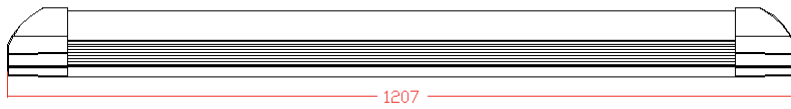

This fitting has a Photosynthetic Photon Flux (PPF) of up to 58 μ mol/s for the 28W version which shows the total amount of PAR (Photosynthetically Active Radiation) which is being output per second. The Photosynthetic Photon Flux Density (PPFD) this luminaire can achieve is up to $\geq 61 \mu \text{ mol/m}^2/\text{s}$ @ 0.3M for the 28W version, which is the amount of PAR reaching a 1M² area per second at a set height.

Optional Extras

- Customisable LED wavelength spectrum to suit a specific application

Full Spectrum

Size Diagram

Wavelength Spectrum Diagram

LED Full Spectrum Horticultural T8 Tube

Technical Specification

Product Code	910-75-01
LED Power	0.2W*240pcs = 48W
Draw Power	28W
IP Rating	IP44
Photosynthetic Photon Flux (PPF)	58 μ mol/s
Photosynthetic Photon Flux Density (PPFD)	$\geq 61 \mu$ mol/m ² /s @ 0.3M
Lifespan (up to)	50,000
LED Spectrum Wavelength	Full Spectrum - Customisable
Input Voltage	AC100~240V 50/60HZ
Working Temp	-20°C to 40°C
Beam Angle	180°
Power Factor	>0.95
LED Quantity	240
Weight	0.45KG \pm 5%