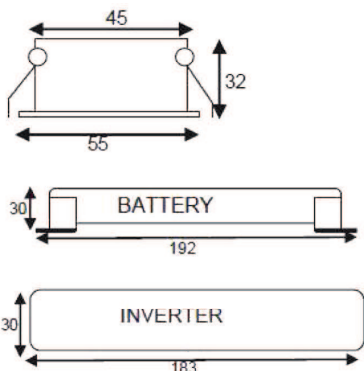

This product comes with the CEMA Lighting **Five Year Fit & Forget Warranty**.

Technical Specification

Product Code	999-56-01
Wattage (W)	3W
IP Rating	IP20
Luminous Output	140
Lumens Per Watt	45±5%
Lifespan (up to)	50,000
Colour Temp	6000K
CRI	>70
Input Voltage	100-277V 50-60Hz
Working Temp	-30°C to 50°C

Applications

- Offices
- Amenity Areas
- Walkways
- Manufacturing
- Warehouses
- Preparation Areas
- Corridors

Size Diagram

Cut Out Size

LED Indicator

Commercial and Industrial Lighting Specialists

RoHS CE Compliant