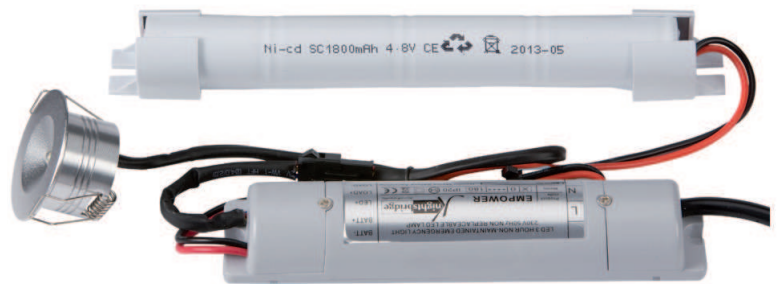

Key Features & Benefits

- Non maintained operation
- 3 hour discharge
- 24 hour charge time
- 34mm cut out size
- IP20 rated
- Fit & Forget 5 Year Warranty

IP
20

WT
-30° to 50°

CT
6000K

STOCK

LED Emergency NM Downlight

The CEMA Lighting LED Emergency Non-Maintained Downlight provides a good option for the emergency lighting of offices, corridors and retail applications, as well as many other instances when looking to improve the emergency lighting system or convert a fitting to be an emergency fitting.

This product comes with the CEMA Lighting **Five Year Fit & Forget Warranty**.

Technical Specification

Product Code	999-55-01
Wattage (W)	3W
IP Rating	IP20
Luminous Output	120
Lumens Per Watt	40±5%
Lifespan (up to)	50,000
Colour Temp	6000K
CRI	>70
Input Voltage	100-277V 50-60Hz
Working Temp	-30°C to 50°C

Applications

- Offices
- Amenity Areas
- Walkways
- Manufacturing
- Warehouses
- Preparation Areas
- Corridors

Size Diagram

25mm

42mm Ø

Cut Out Size

Optional White Bezel

Commercial and Industrial Lighting Specialists