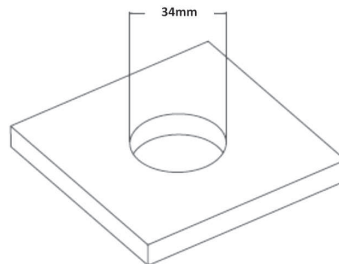

Applications

- Offices
- Amenity Areas
- Walkways
- Manufacturing
- Warehouses
- Preparation Areas
- Corridors

Size Diagram

25mm

42mm Ø

Cut Out Size

Optional White Bezel

Commercial and Industrial Lighting Specialists