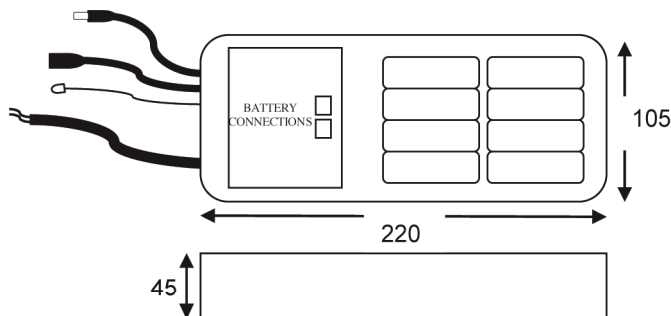

Size Diagram

Commercial and Industrial Lighting Specialists