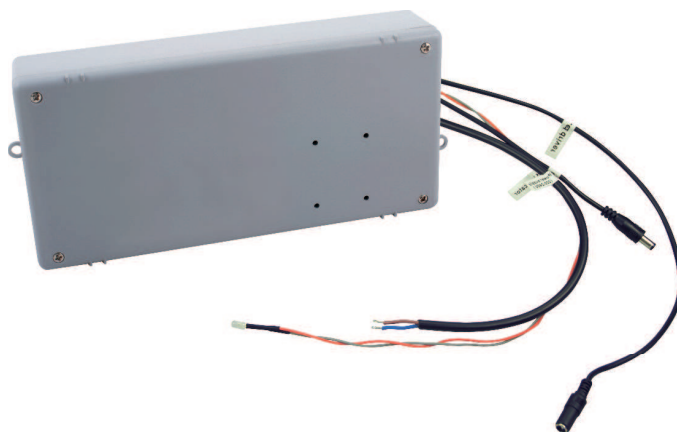

Size Diagram

Commercial and Industrial Lighting Specialists