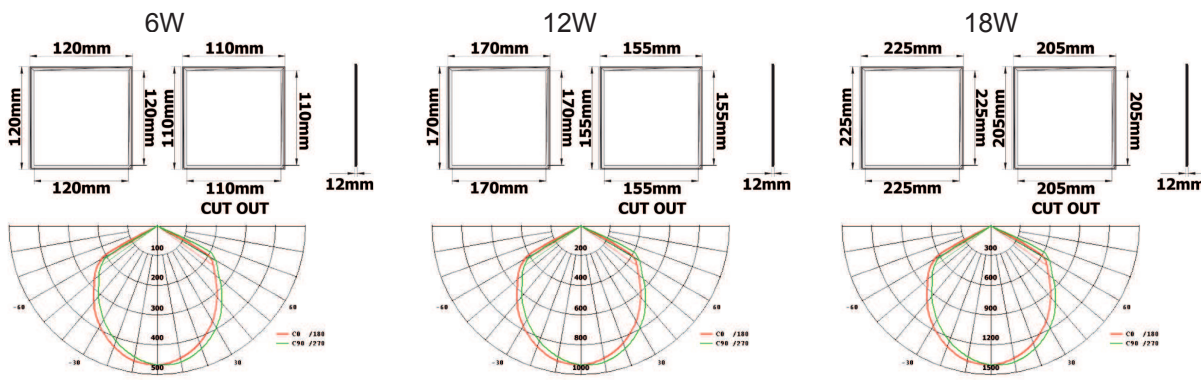

### Technical Specification

Product Code	504-29-01	504-29-02	504-29-03
Wattage (W)	6W	12W	18W
IP Rating	IP20	IP20	IP20
Luminous Output	500	1,000	1,500
Lumens Per Watt	83±5%	83±5%	83±5%
Lifespan (up to)	50,000	50,000	50,000
Colour Temp	4500K	4500K	4500K
CRI	>80	>80	>80
Input Voltage	100-277V 50-60Hz	100-277V 50-60Hz	100-277V 50-60Hz
Working Temp	- 30°C to 50°C	- 30°C to 50°C	- 30°C to 50°C
Beam Angle	120°	120°	120°

### Size Diagram & Photometric Curves